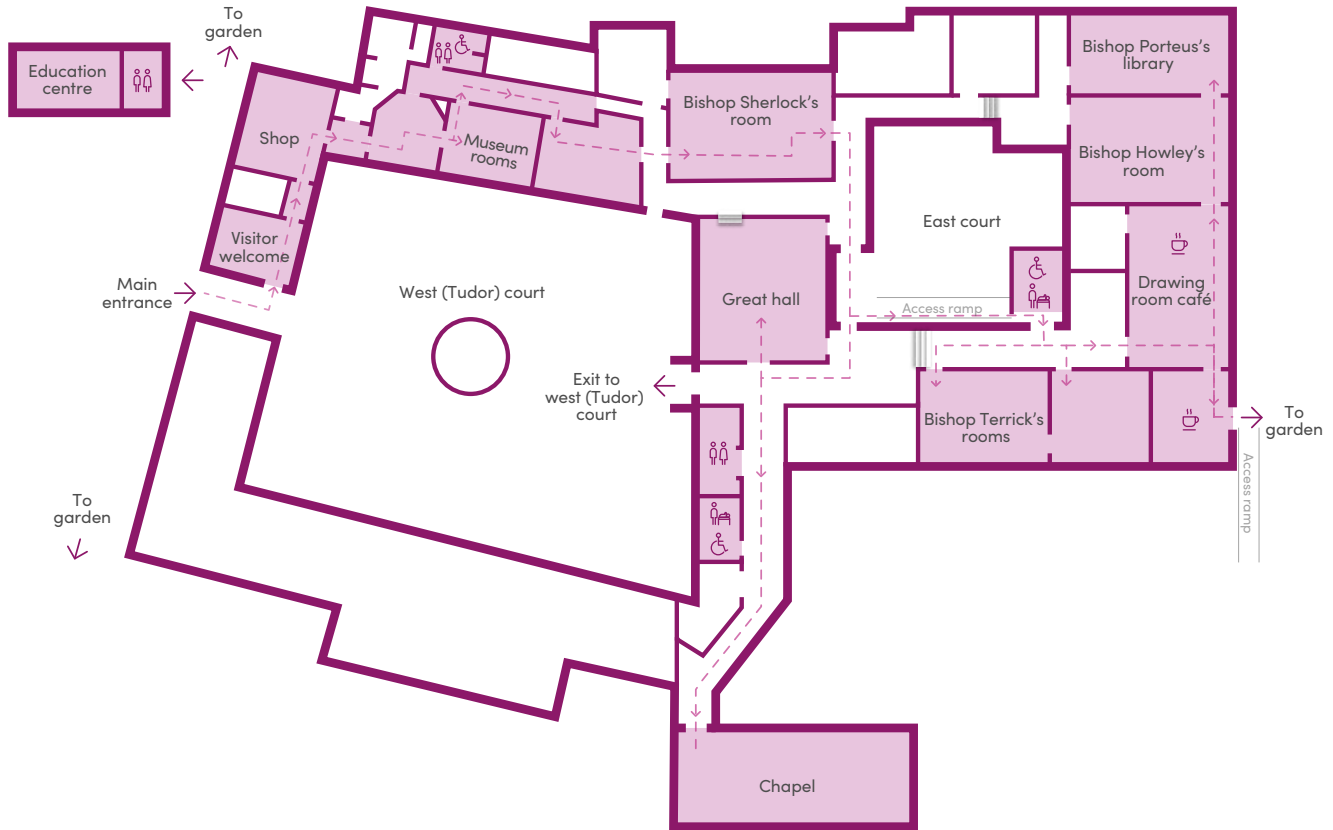

## Step free house map

For those with limited mobility, manual wheelchairs or buggies  
As this is a historic site, watch out for changes in level and steps

# Suggested step free route

for those with limited mobility,  
manual wheelchairs or buggies

**Please note:** If the great hall and/or Tudor court are closed for a wedding please ask a member of the front of house team for an alternative route.