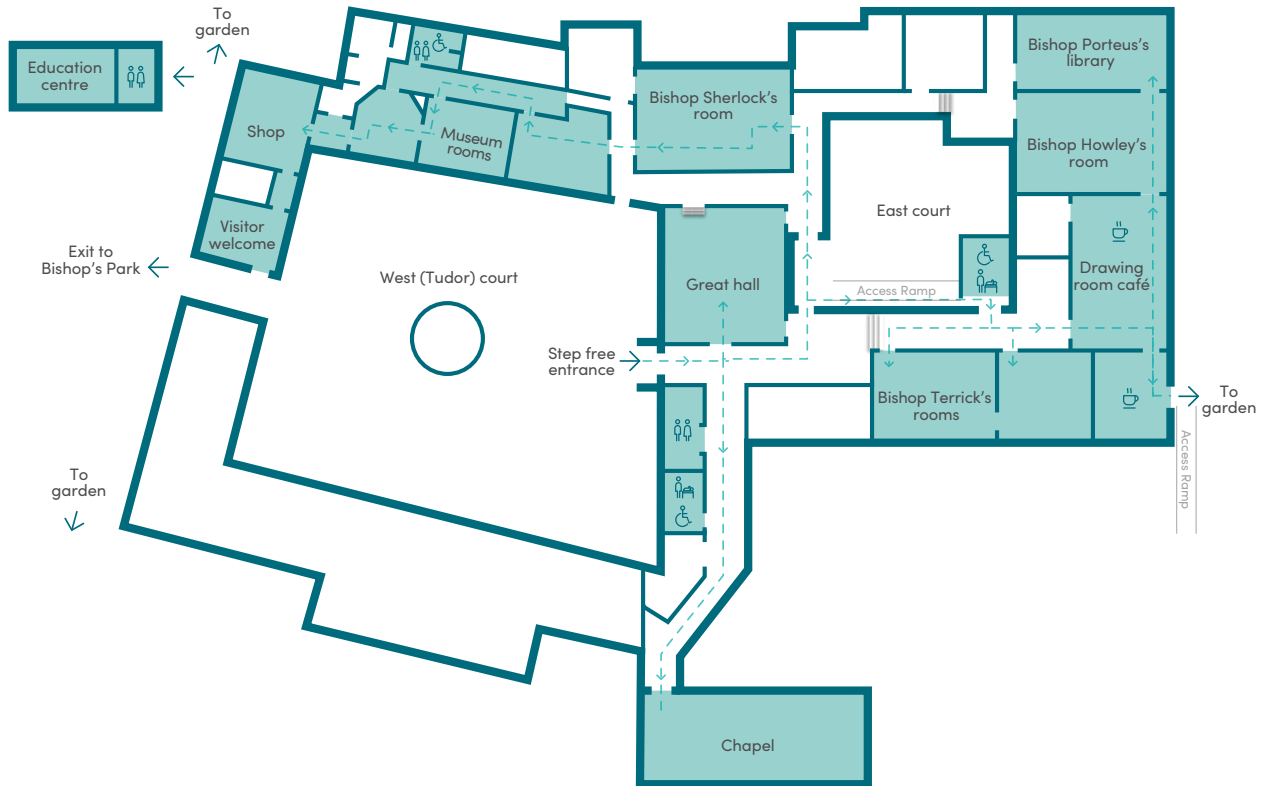

Fulham Palace House & Garden

Step free house map

For those with large motorised wheelchairs
As this is a historic site, watch out for changes in level and steps

Suggested step free route

for those with large
motorised wheelchairs

Please note: If the great hall and/or Tudor court are closed for a wedding please ask a member of the front of house team for an alternative route.