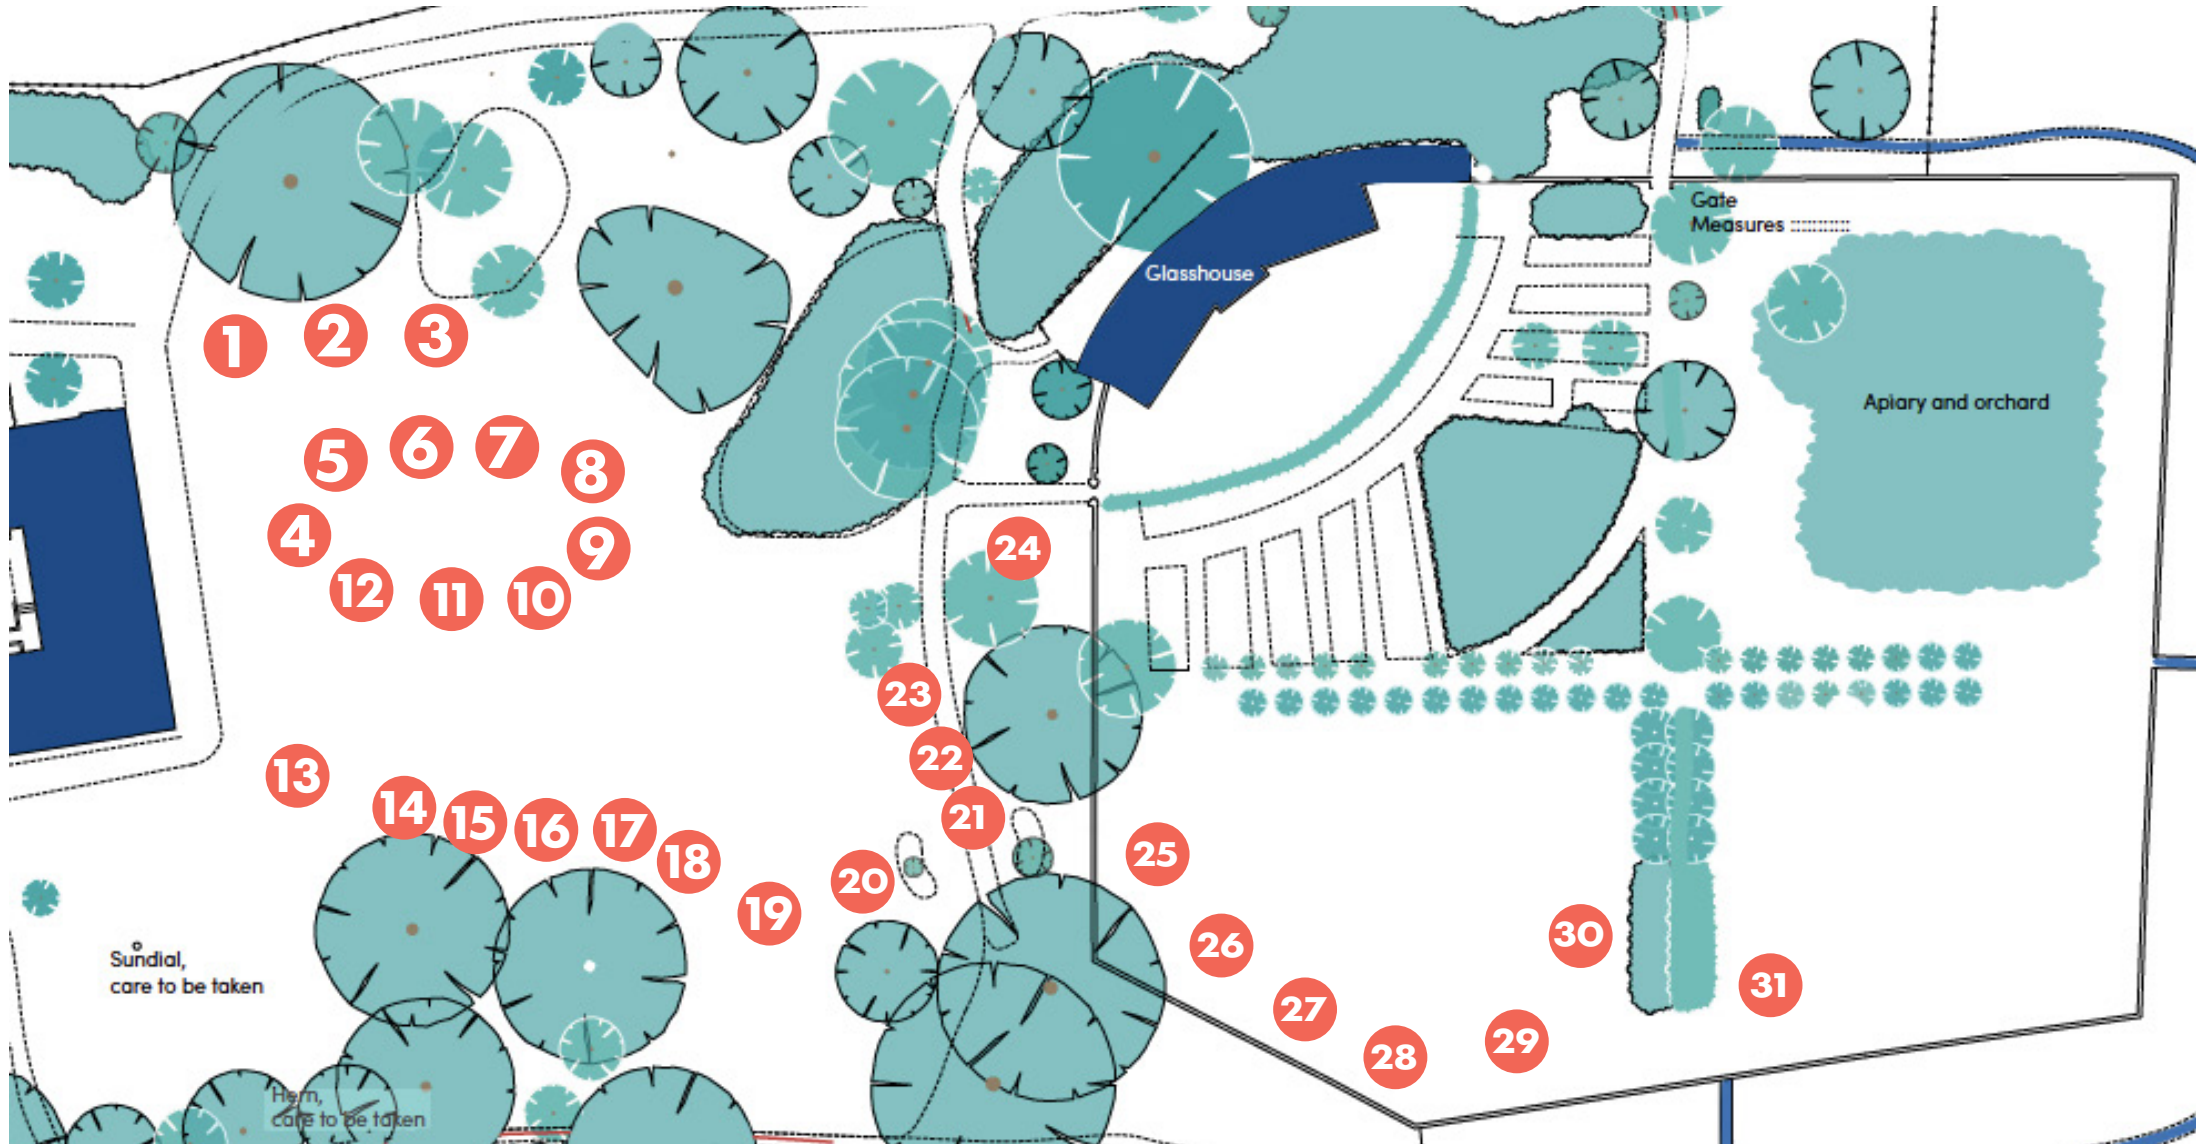

Main lawn and walled garden

1. FP barrow apple tasting	5. Gracefully Free Tess' Brilliant Bakes	9. Milton Arts	13. Baking competition	19. Band	25. Drawing room café
2. FP cut flowers	6. Carolyn Jenkins Blossom Studio	10. Huis Homeware Creative H	14. Tombola	20. Chipsmyth	26. Stitch in time
3. FP bees/ chutney museum shop	7. Meli Design	11. Creabea Kids Finch Publishing	15. Hawkins Bros Wine	21. En root	27. Paperbirds craft
4. Strutt & Parker	8. UC Studio	12. Woodland Trust Bees & Refugees	16. One Gin	22. Dough & Deer	28. Face painting
			17. Against the Grain Cidery	23. Hola Guacamole	29. Story telling
			18. Wimbledon Beer	24. Info desk	30. Vizability Media photo
					31. Super Camps /Bushcraft co