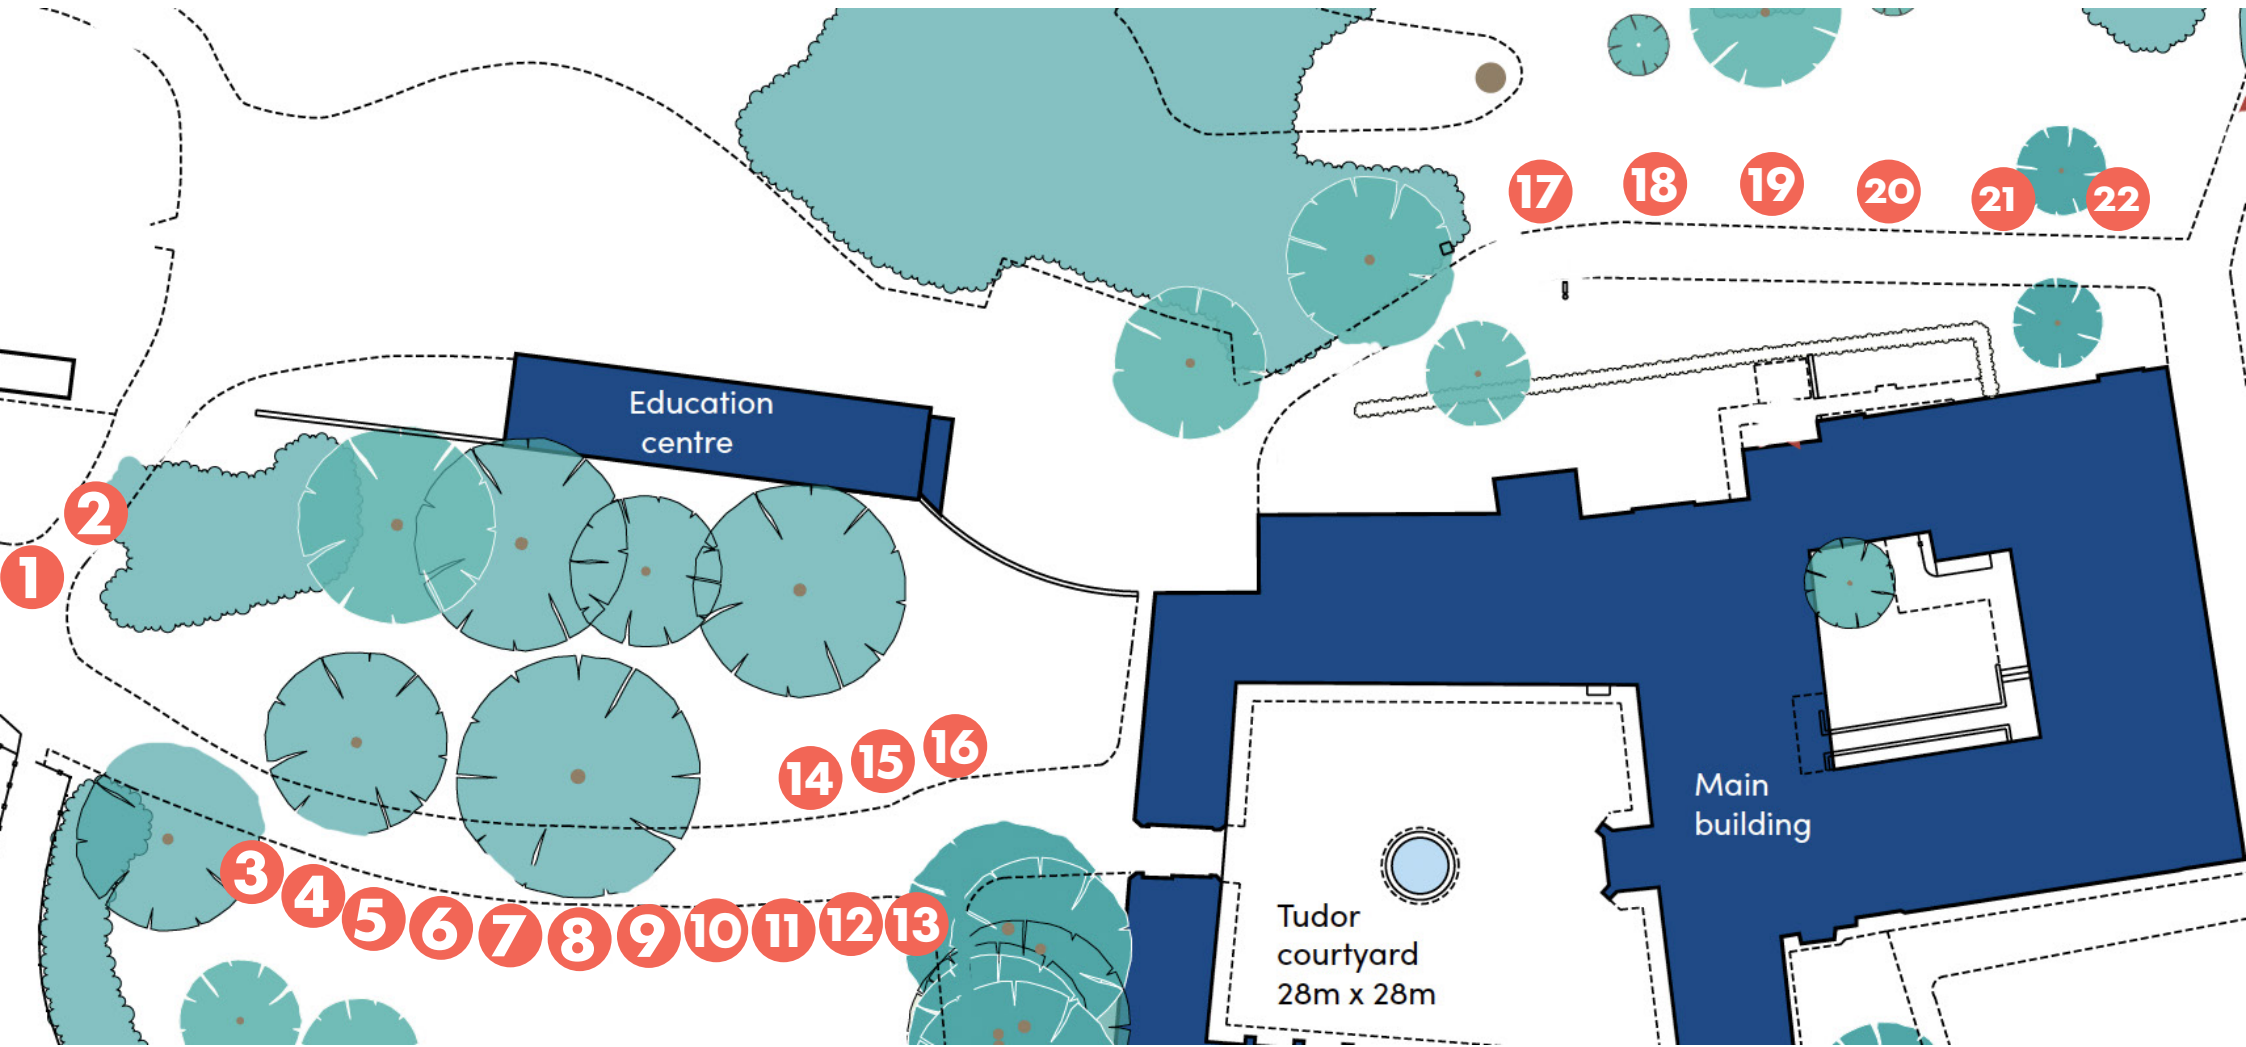

# Main drive and north lawn

1. Ticket desk
2. Really Awesome Coffee
3. Tastes of the Med
4. Sutton Community Farm
5. Clarity Blend
6. Red Faces Prints
7. Lilac Tree Makes
8. Fairly Amy

9. Natural Quilts
10. Wrap Up In Style
11. Bear With Me
12. Nonna Tonda
13. Riverford Organic
14. Eco-Antique Teacups
15. Wild Daisy
16. The Fairy Toadstool