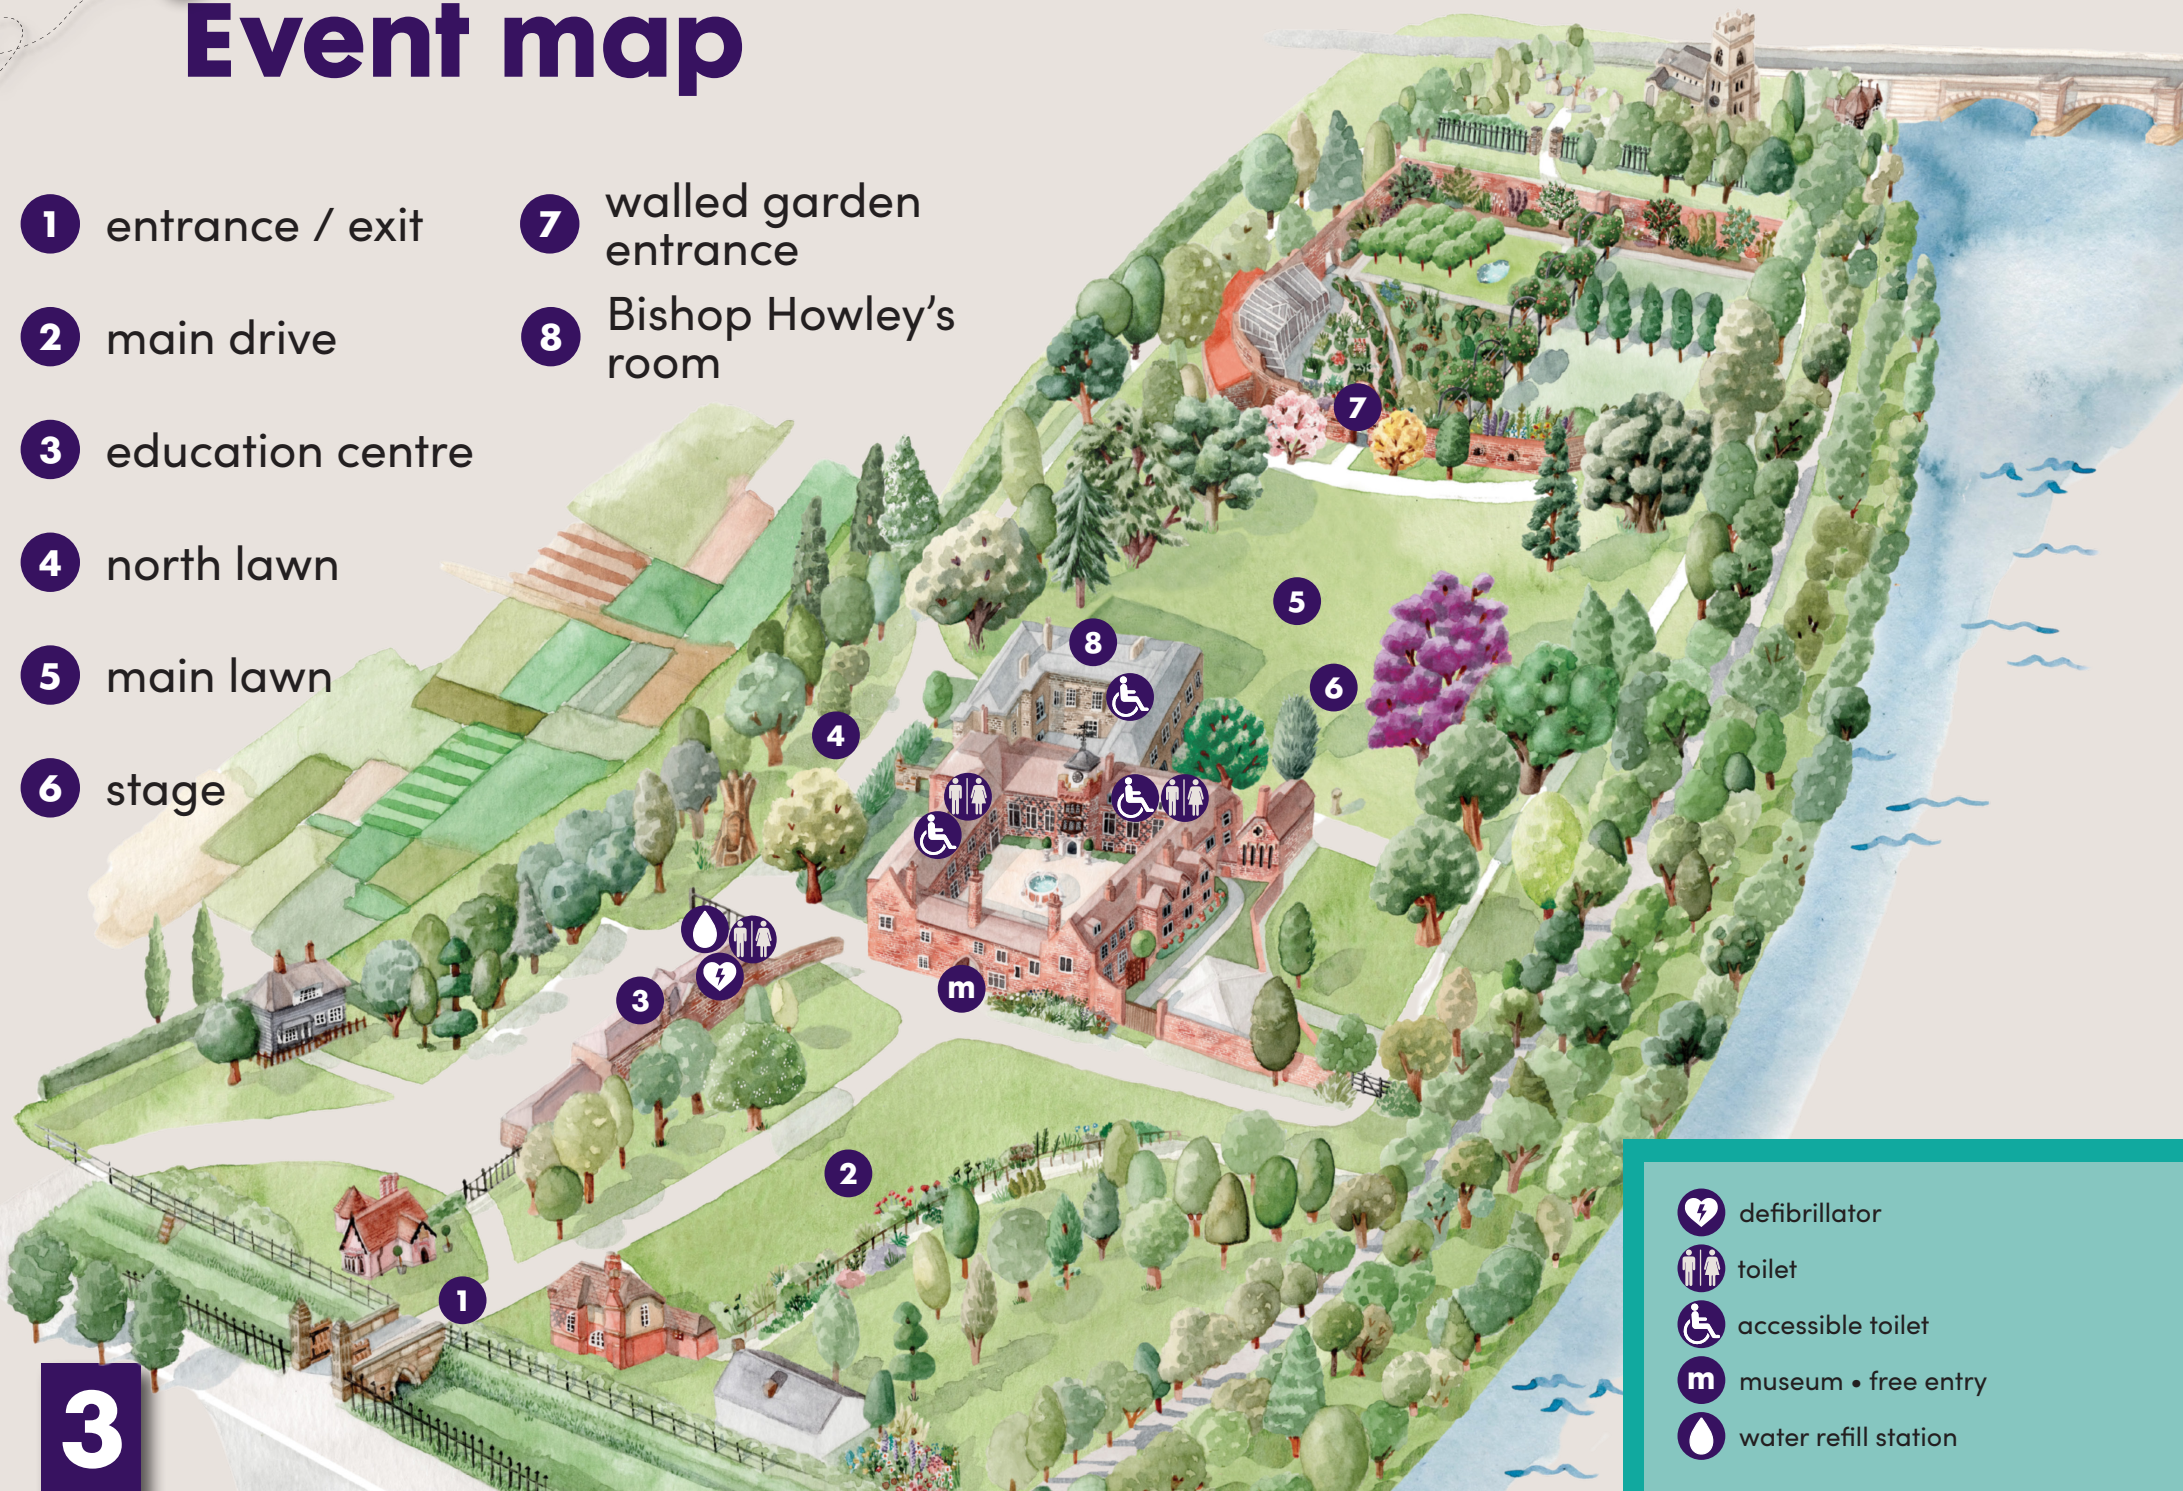

 echologika

Event map

- 1 entrance / exit
- 2 main drive
- 3 education centre
- 4 north lawn
- 5 main lawn
- 6 stage
- 7 walled garden entrance
- 8 Bishop Howley's room

- defibrillator
- toilet
- accessible toilet
- museum • free entry
- water refill station